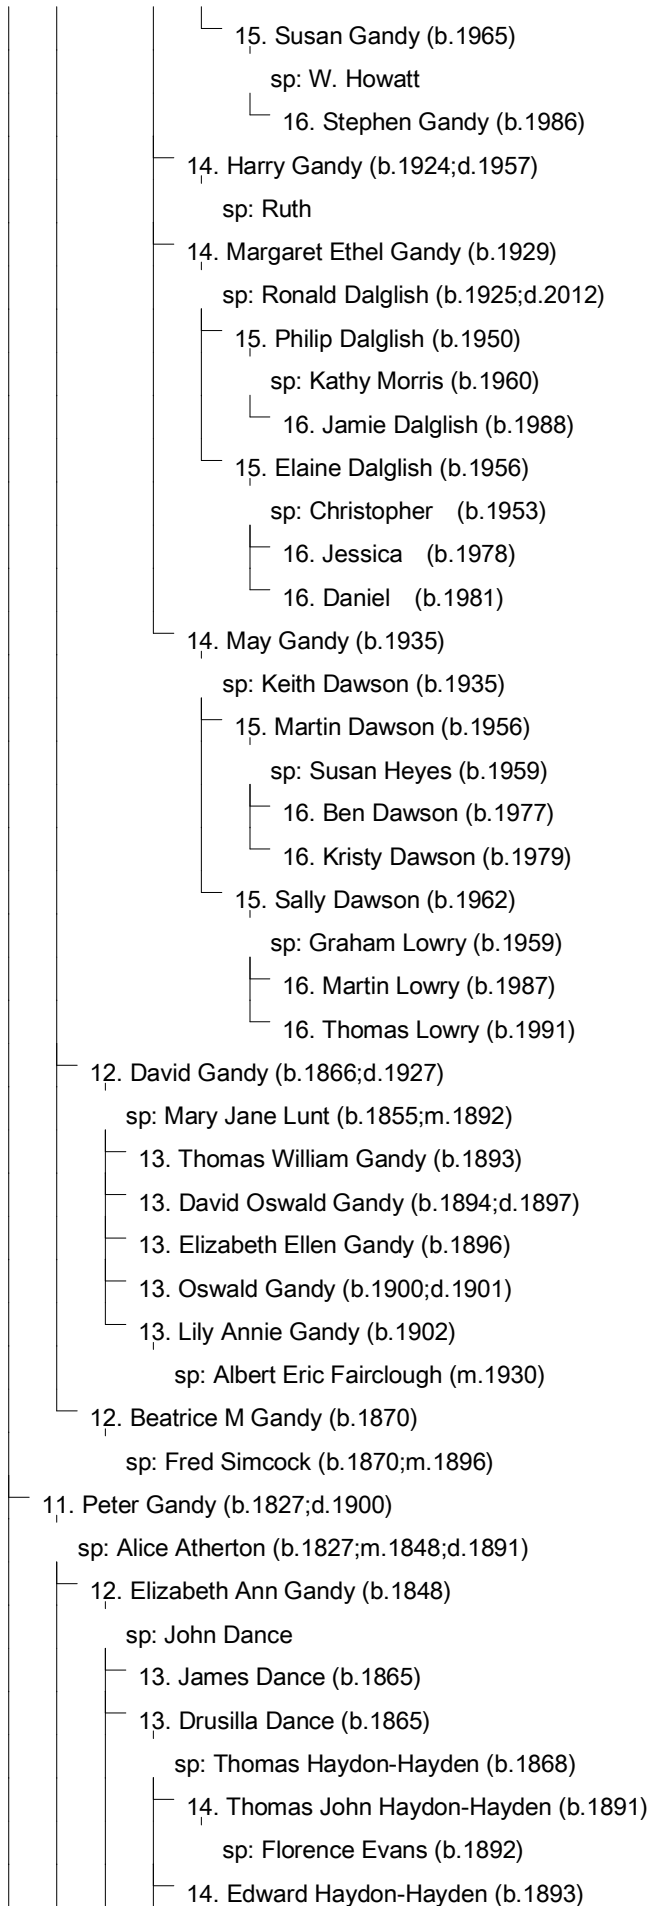

Descendants of Piers Gandy

13 Jan 2018

Page 12