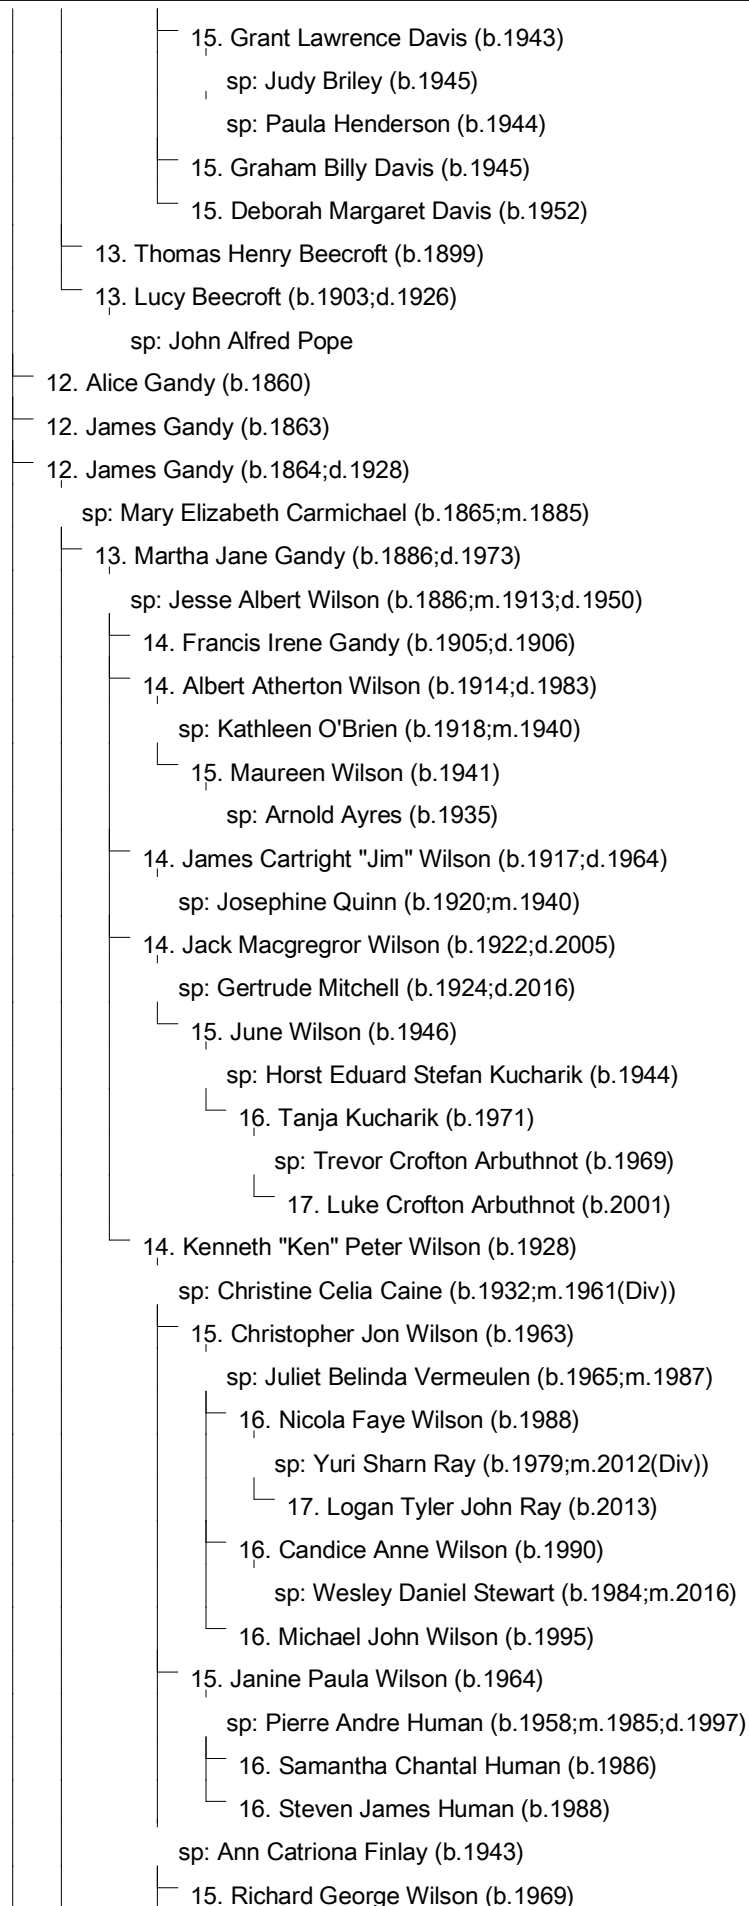

Descendants of Piers Gandy

13 Jan 2018

Page 16